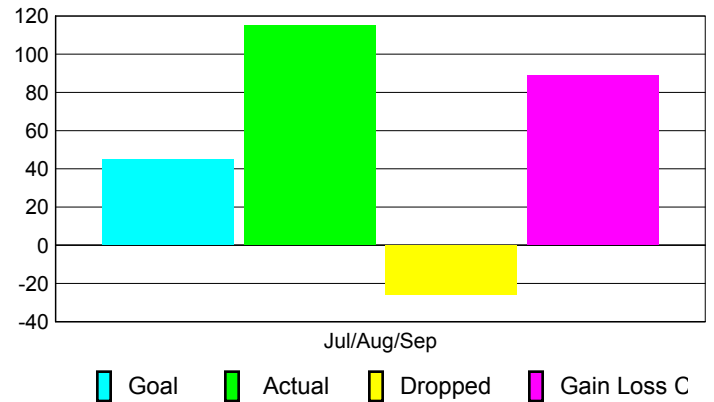

### YTD Status Quo Clubs 2010-2011

Status Quo Clubs Compared to Status Quo Members

## MEMBERSHIP

Membership Results  
2010-2011

Membership  
2009-2010

| Month         | Net Memb Goal | Actual New Memb | Actual Dropped Memb | Gain/Loss of Memb | Gain/Loss of Memb |
|---------------|---------------|-----------------|---------------------|-------------------|-------------------|
| Jul/Aug/Sep   | 45            | 115             | -26                 | 89                | -21               |
| <b>Totals</b> | <b>45</b>     | <b>115</b>      | <b>-26</b>          | <b>89</b>         | <b>-21</b>        |

### Membership Results 2010-2011

Goal, New, Dropped, Gain/Loss

### Comparison of Membership Gain/Loss

Current Year Compared to the Previous Year