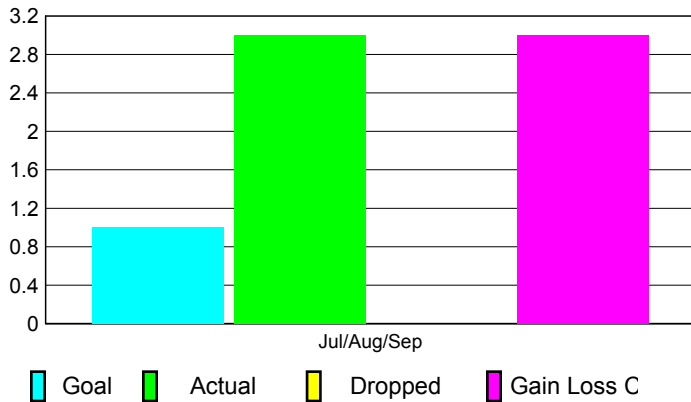

## CLUBS

Club Results  
2010-2011

Clubs  
2009-2010

| Month         | New Club Goal | Actual New Clubs | Actual Dropped Clubs | Gain/Loss of Clubs | Gain/Loss of Clubs |
|---------------|---------------|------------------|----------------------|--------------------|--------------------|
| Jul/Aug/Sep   | 1             | 3                | 0                    | 3                  | -1                 |
| <b>Totals</b> | <b>1</b>      | <b>3</b>         | <b>0</b>             | <b>3</b>           | <b>-1</b>          |

### Club Results 2010-2011

Goal, New, Dropped, Gain/Loss

### Comparison of Club Gain/Loss

Current Year Compared to the Previous Year